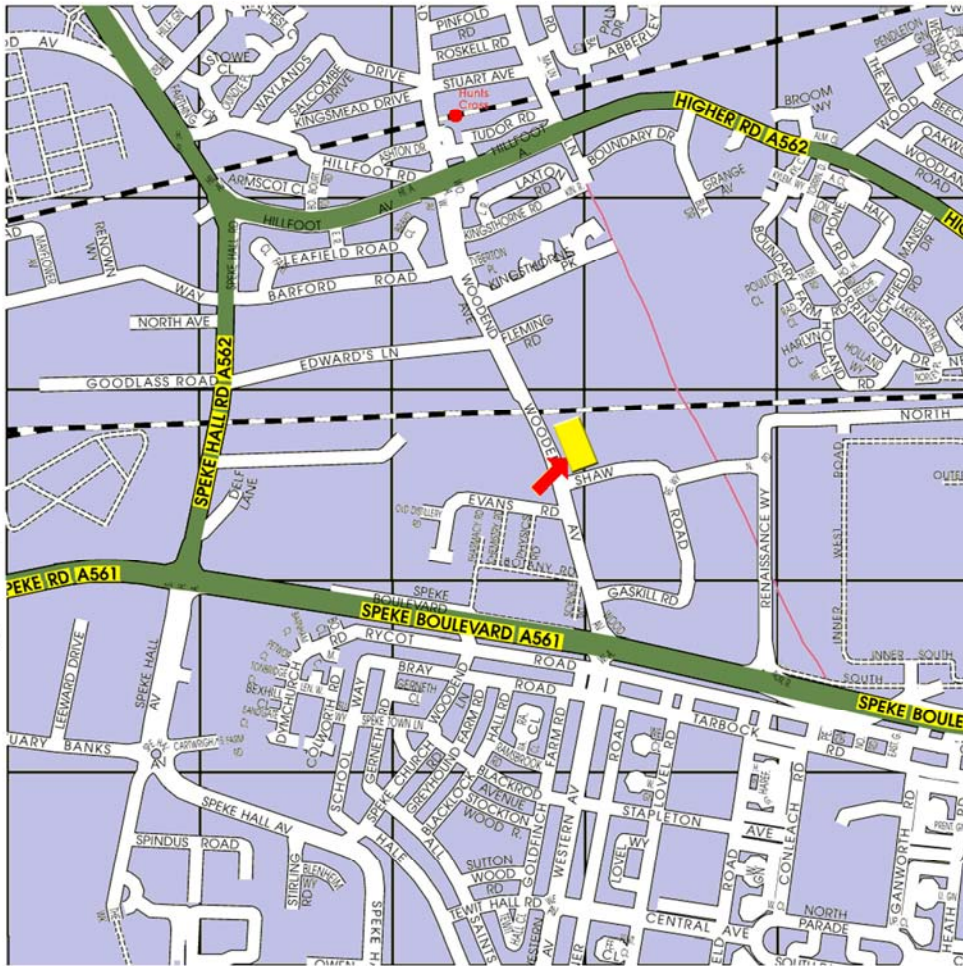

Liverpool
City Centre

Widnes
M57/M62

Ioma Clothing Company Ltd,
Woodend Avenue,
Speke,
Liverpool, L24 9WF